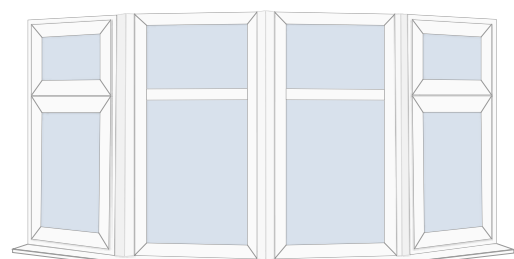

Flush Fit

Fully Reversible

Bay and Bow

4 Part Bay

Arched and Angled

D Shaped

French Windows