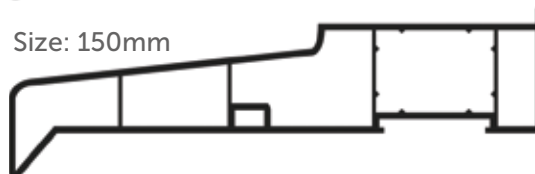

Fire Escape Hinge

Cill Types

Cills are available in the following sizes and colours:

Sizes:

- 95mm
- 150mm
- Tritec 180mm
- Tritec 225mm
- 70mm & Sculptured 180mm

Colours:

- White
- Mahogany
- Oak
- Cream
- Black
- Rosewood
- Anthracite Grey
- White Grain

Size: 95mm

Size: 150mm

Size: 180mm

Size: 225mm

Window Designs

Some of our most popular window styles are shown below:

Casements

C1