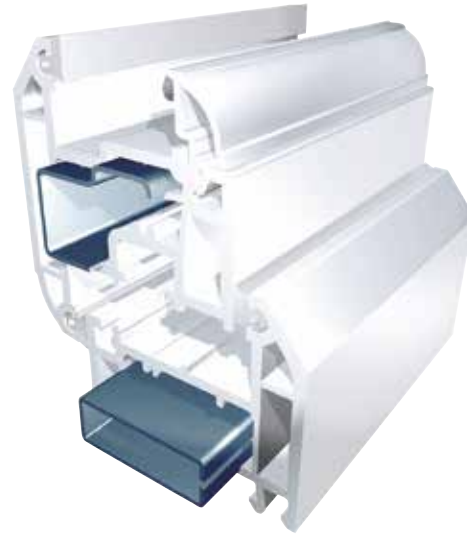

Profile Systems

Dessian's windows and doors come in three systems:

- *REHAU Tritec (60mm)*
- *REHAU TOTAL70C (70mm chamfered)*
- *REHAU TOTAL70S (sculptured)*

Each type of system is multi-chambered depending upon the specification required. The more chambers, the more thermally efficient the product.

Fabricator Accreditations

REHAU Tritec (60mm)

- Chamfered and sculptured frames
- 3 chambers