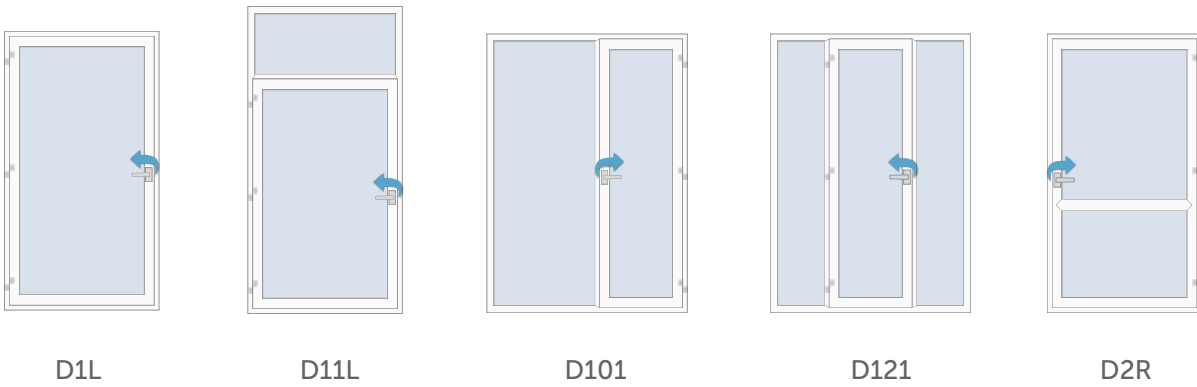

62mm threshold in Grey on White

REHAU Aluminium Low Threshold in Gold

Stormguard Threshold in Gold

** 62mm and 72mm only on Black, Black On White, Cream, Anthracite Grey, Anthracite Grey on White and Non-Standard Colours.*

Door Designs

Some of our most popular door designs are shown below:

Residential Doors

Sliding Patio Doors

Stable Doors

SDTTL

French Doors

F1