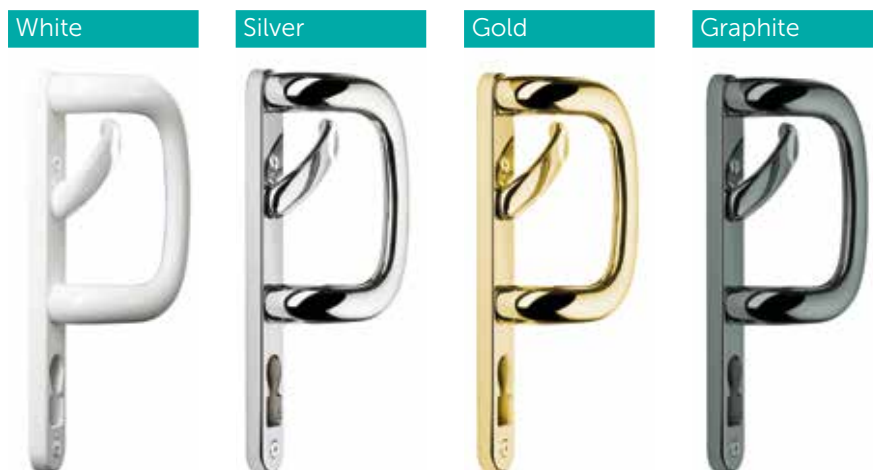

Door Hinges

Dessian supplies a 3D security flag hinge which comes in the following colours as standard.

Our range:

- White
- Black
- Cream
- Satin Silver
- Silver
- Gold
- Tan
- Anthracite Grey
- Dark Brown

Hinge Colour Range

Dark Brown Hinge

Silver Hinge

Anthracite Grey Hinge

Door Handle Colours

Residential Door Handle Colours

Dessian supplies a range of colours in door handles to complement every door type.

Patio Door Handle Colours

The Rehau Agila sliding door comes with easy to operate D-handles in the following colours:

Door Thresholds

Door thresholds run across the bottom of the door frame and are an important factor in the energy efficiency of a building. Dessian supplies a range of door threshold options in a variety of colours:

Our range:

- 52mm (standard colours)
- 62mm*
- 72mm*
- 15mm REHAU Aluminium low threshold (Gold and Silver)
- Stormguard Aluminium low threshold (Gold and Silver) with detachable ramp.

62mm threshold in Black